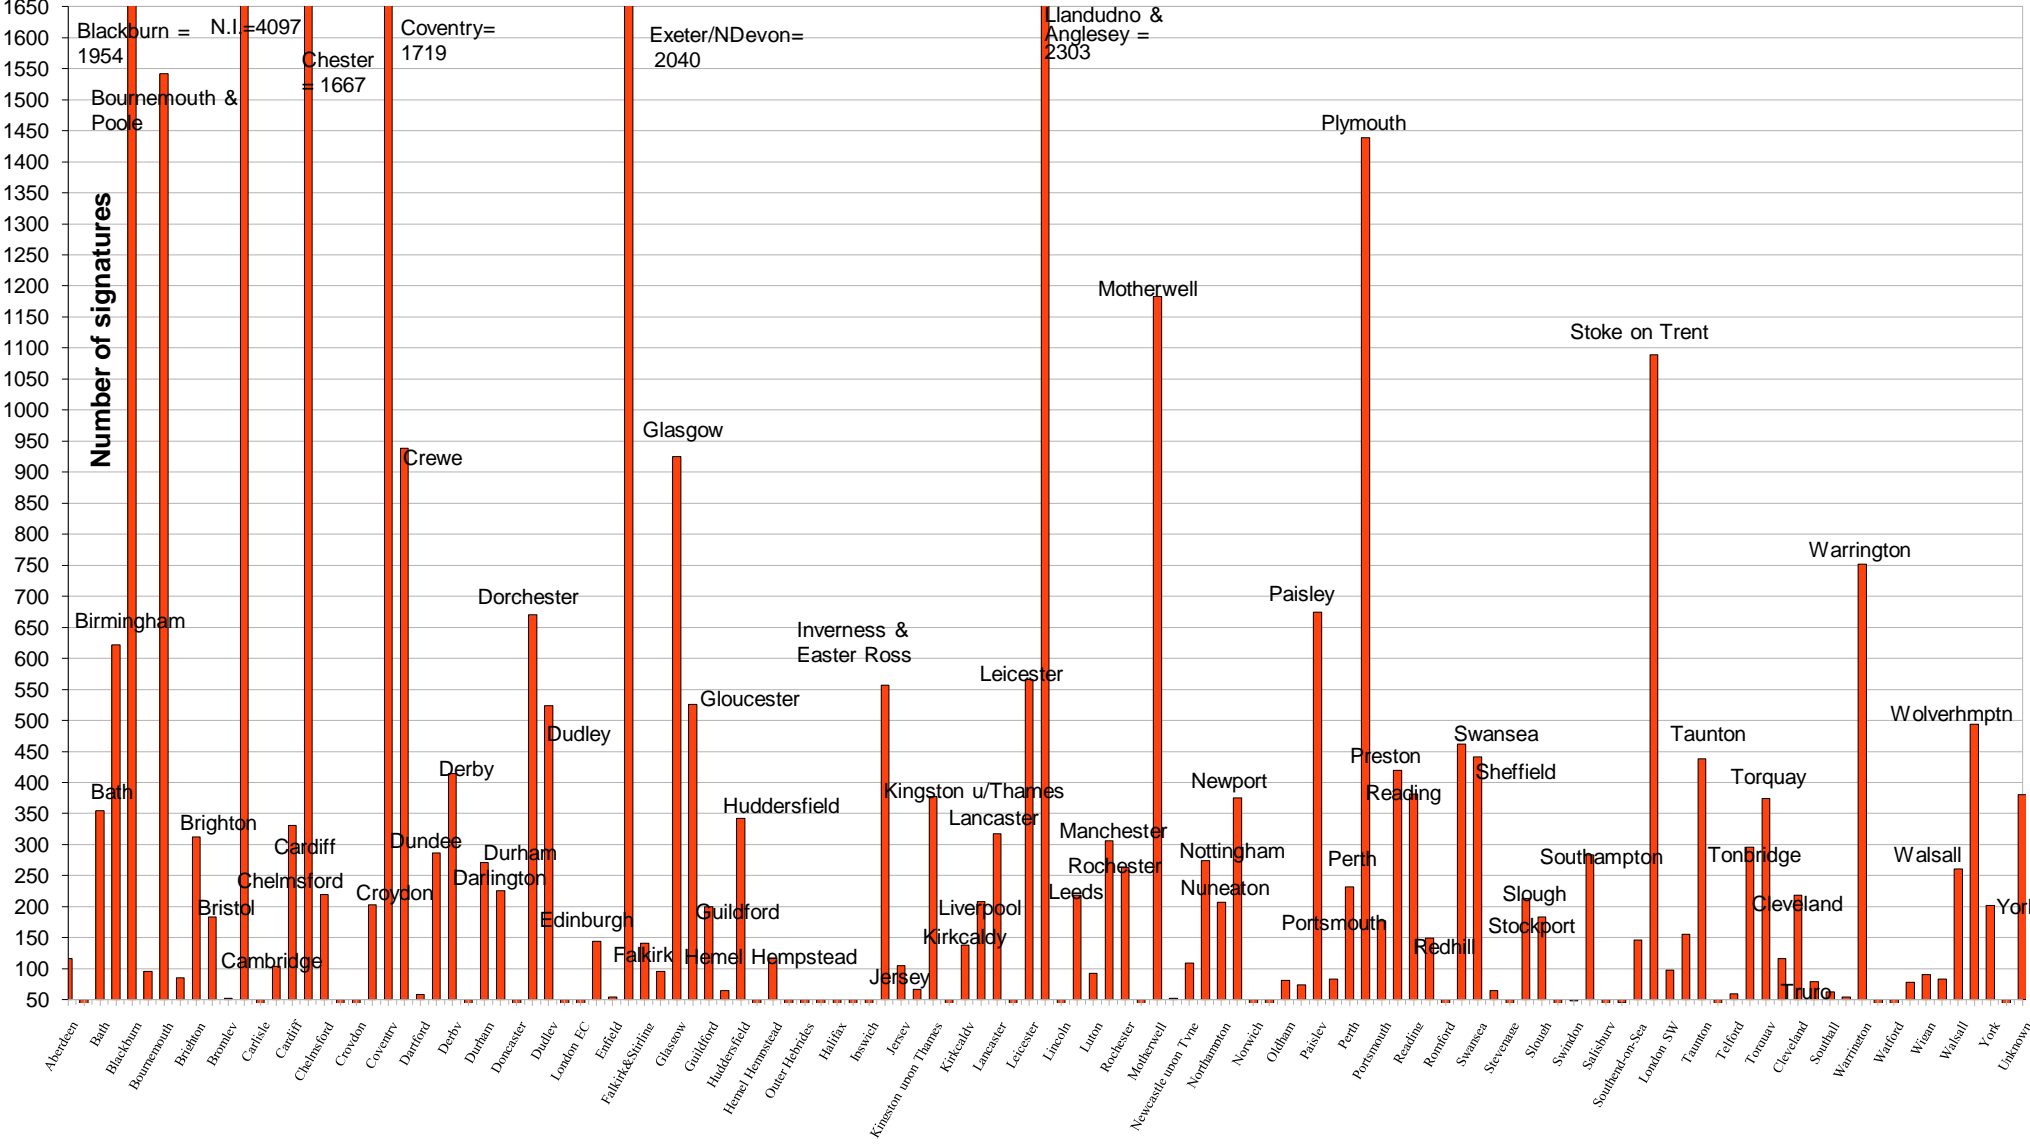

Petition Signatures collected within each Postcode in the UK as at 25.1.19

Signatures collected from individuals and organizations such as Soroptimists, WI, Church Groups etc, are recorded by post code. Clubs wishing to get a view of their own contribution can do so by locating the post code town nearest to their club. For instance, the BH post code identifies Bournemouth town, but covers Poole, Broadstone, Bournemouth and Christchurch areas.

UK Postcodes - central town area