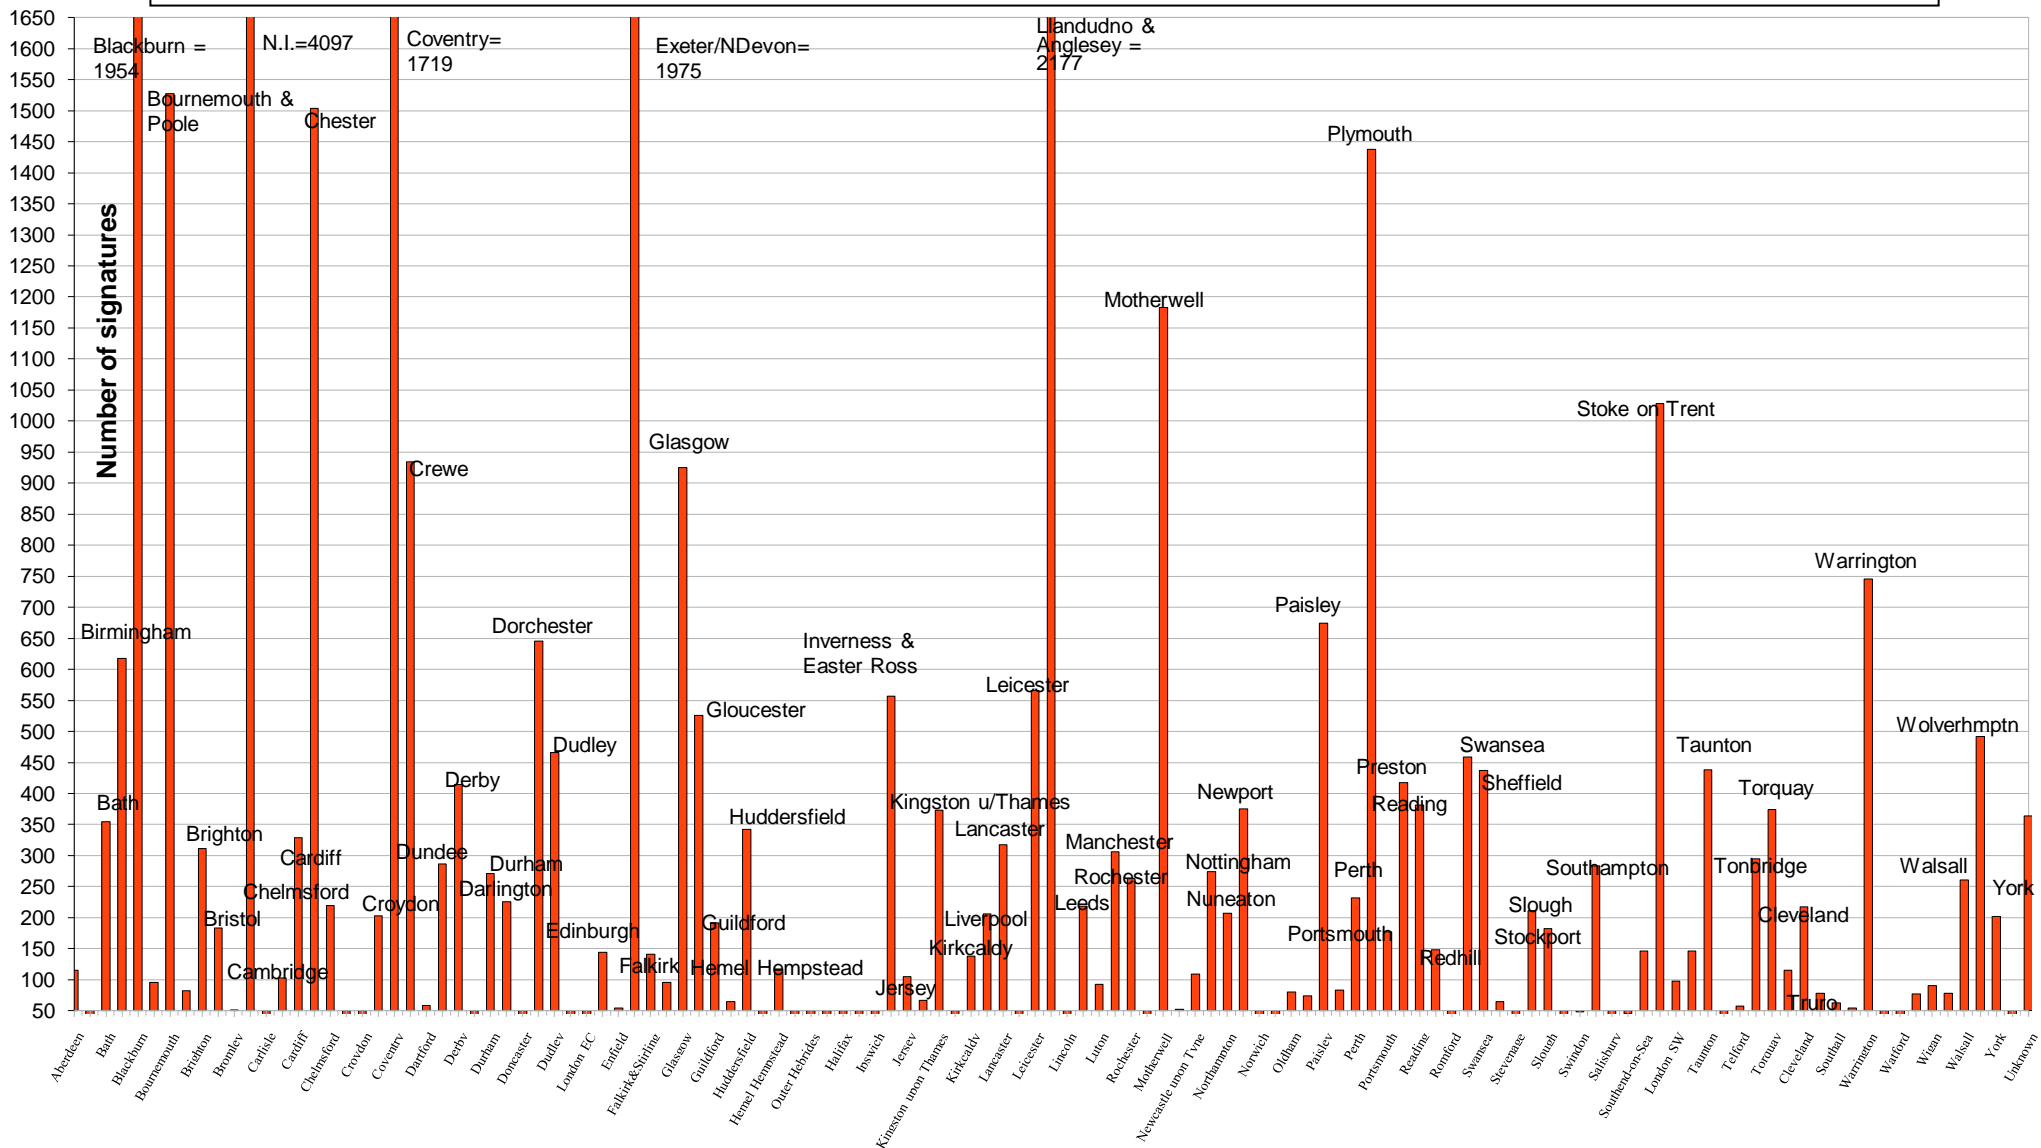

Petition Signatures collected within each Postcode in the UK as at 24.3.18

Signatures collected from individuals and organizations such as Soroptimists, WI, Church Groups etc, are recorded by post code. Clubs wishing to get a view of their own contribution can do so by locating the post code town nearest to their club. For instance, the BH postcode identifies Bournemouth town, but covers Poole, Broadstone, Bournemouth and Christchurch areas.

UK Postcodes - central town area