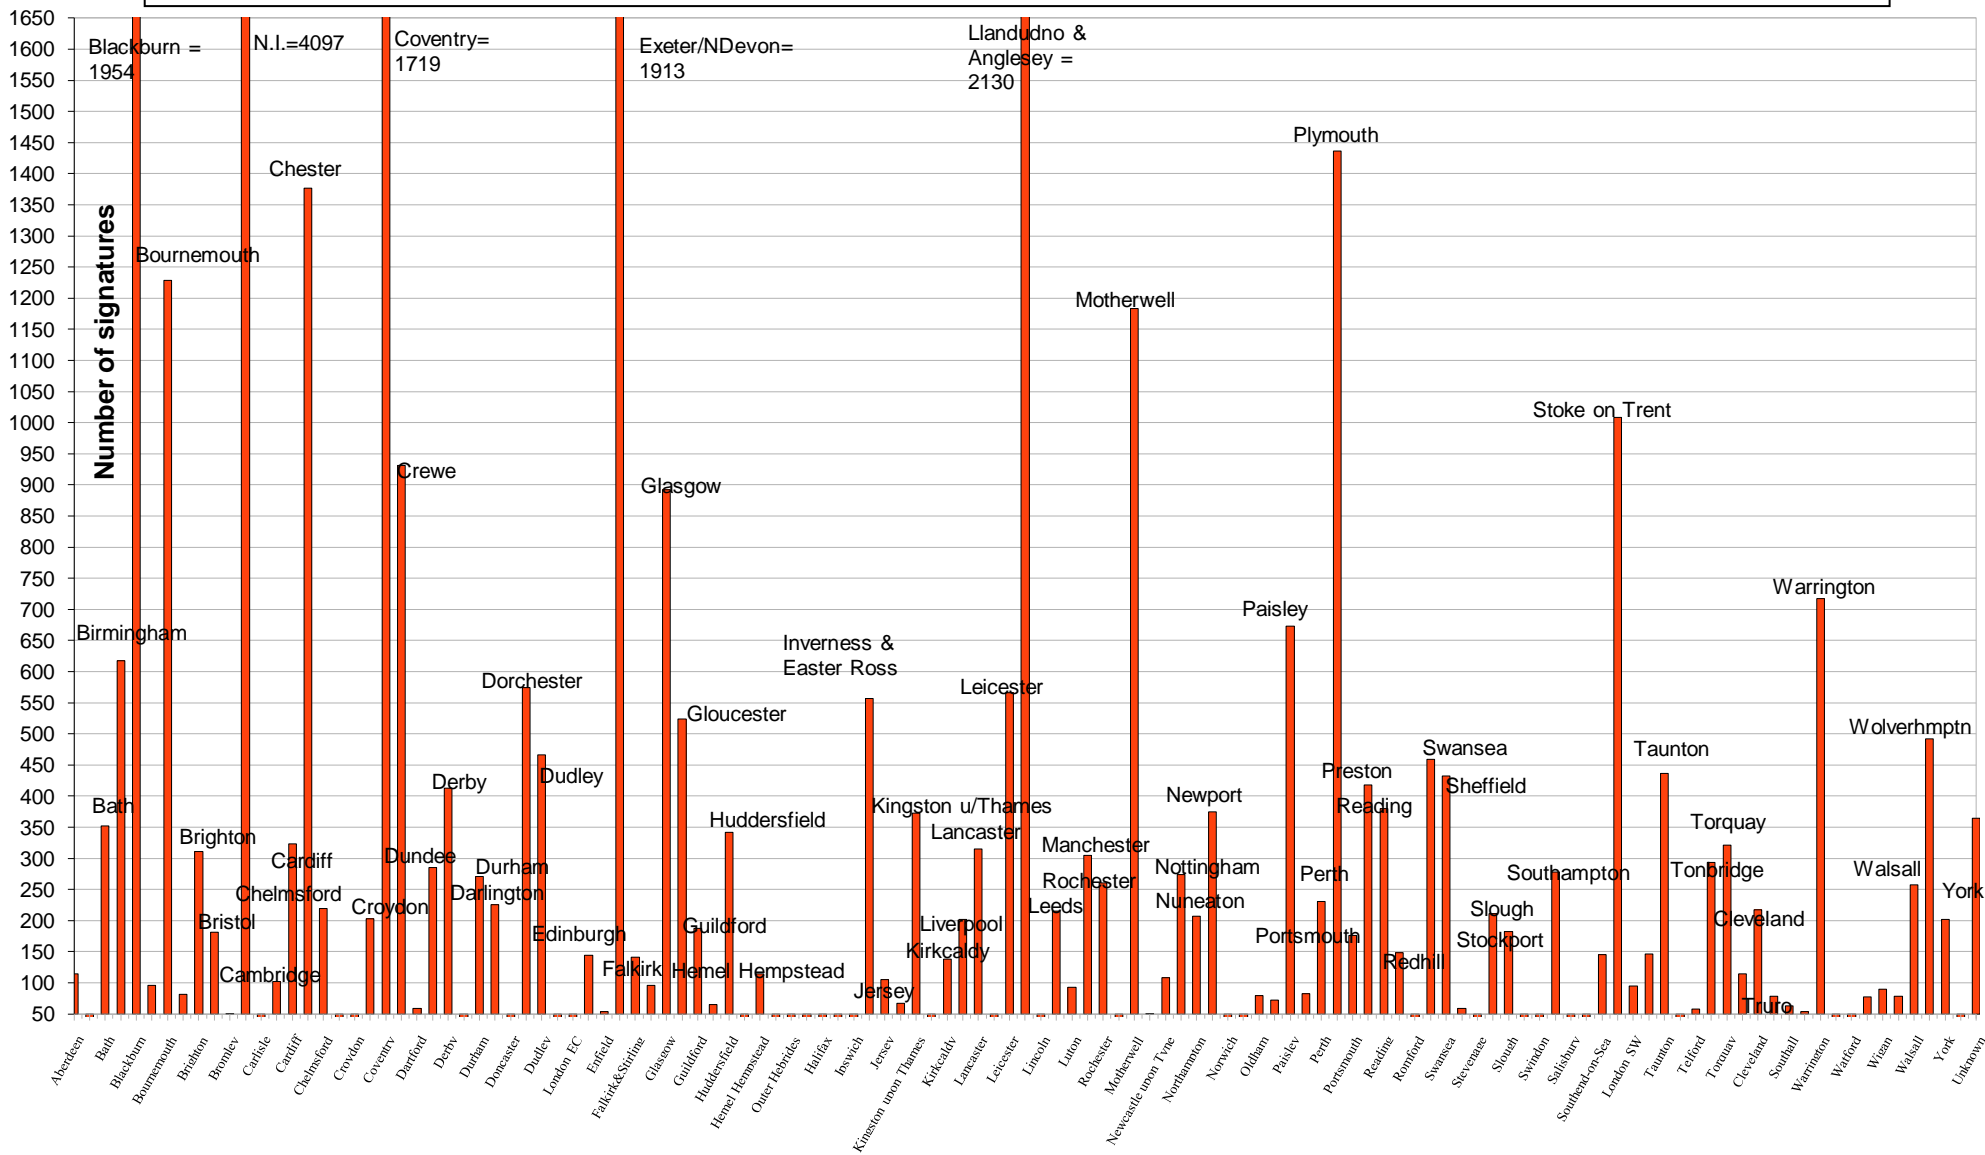

# Petition Signatures collected within each Postcode in the UK as at 28.8.17

Signatures collected from individuals and organizations such as Soroptimists, WI, Church Groups etc, are recorded by post code. Clubs wishing to get a view of their own contribution can do so by locating the post code town nearest to their club. For instance, the BH postcode identifies Bournemouth town, but covers Poole, Broadstone, Bournemouth and Christchurch areas.

UK Postcodes - central town area